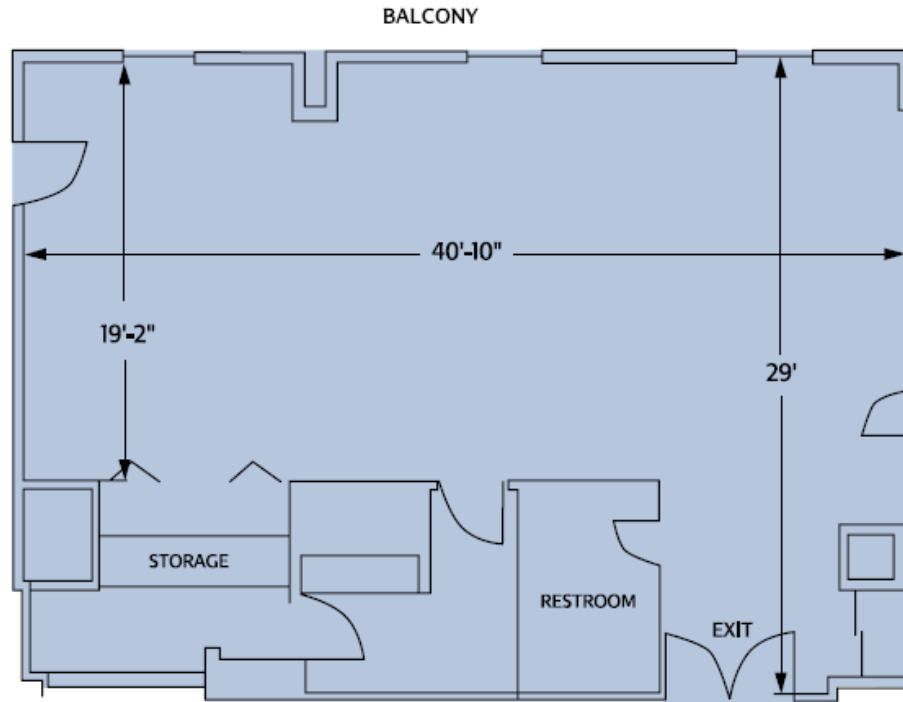

## BOARDROOMS (3)

SIZE: 790 Sq. Ft.

CEILING HEIGHT: 7'-10" Ft.

### Diamond, Emerald, Jade

- Up to 54 people for meetings (T/S)
- Private bath
- Up to 70 people for Hospitality
- Outdoor balcony

## MAIN CONVENTION CENTER

Boardrooms Suites (each)									
Permanent Conference Table	14.6x28.7	405	-	-	14	-	-	-	-